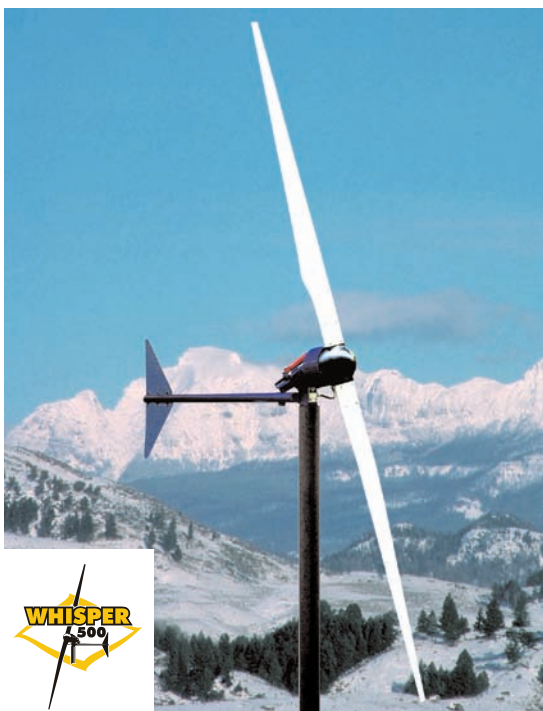

Whisper 500

Technical Specifications

Rotor Diameter	15 feet (4.5 m)
Weight	155 lbs (70 kg)
Shipping Dimensions (box 1: body)	body: 36 x 25 x 32" (914 x 635 x 812 mm) 295 lbs. (133.8 kg)
Shipping Dimensions (box 2: body)	blades: 88 x 12 x 6" (2235 x 305 x 152 mm) 38 lbs. (17.2 kg)
Mount	5" schedule 40 pipe (12.7 cm)
Start-Up Wind Speed	7.5 mph (3.4 m/s)
Voltage	24, 32, 48 VDC (high voltage model available)
Rated Power	3000 watts at 24 mph (10.5 m/s)
Peak Power	3200 watts @ 27 mph (12 m/s)
Turbine Controller	Whisper Charge Controller (included)
Body	Welded steel; powder coated protection
Blades	(2) Carbon reinforced fiberglass
Overspeed Protection	Side furling
Kilowatt Hours Per Month	538 kWh/mo @12 mph (5.4 m/s)
Survival Wind Speed	120 mph (55 m/s)
Warranty	5 Year Limited Warranty

MADE IN THE USA

Performance Curves