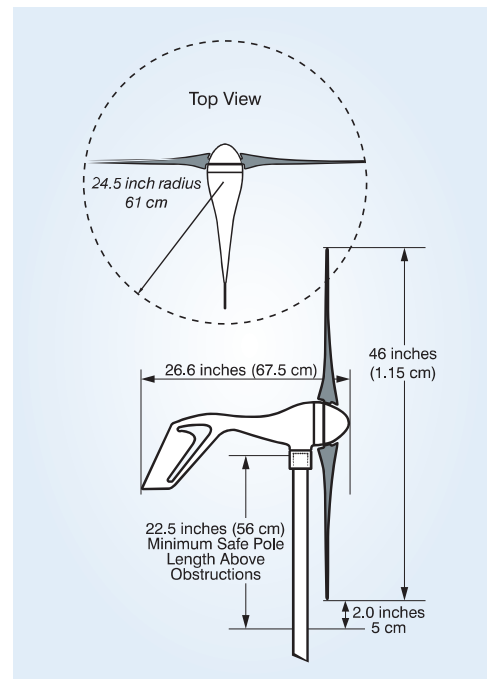

Sphere of Operation