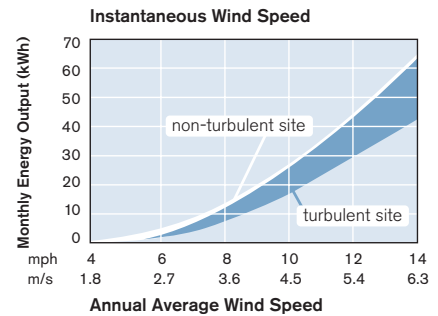

Performance Curves