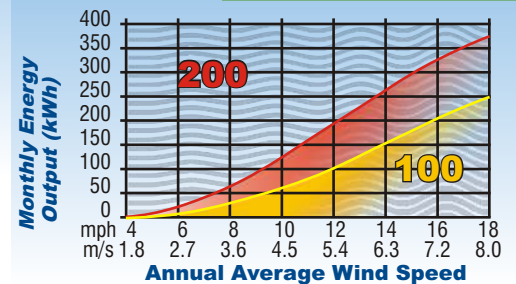

MADE IN THE USA

Performance Curves

Sphere of Operation

Technical Specifications

WHISPER 100

WHISPER 200

Rotor Diameter:	7 ft. (2.1m)	9 ft. (2.7 m)
Weight:	47 lbs (21kg) Box: 74 lbs (22.56kg)	65 lbs (30 kg) Box: 87 lbs (39.46kg)
Shipping Dimensions:	51 x 20 x 13" (1295 x 508 x 330mm)	51 x 20 x 13" (1295 x 508 x 330mm)
Mount:	2.5" schedule 40	2.5" schedule 40
Start-up wind speed:	7.5 mph (3.4m/s)	7 mph (3.1m/s)
Voltage:	12, 24, 36, 48 VDC	12, 24, 36, 48 VDC (HV available)
Rated Power:	900 watts at 28mph (12.5m/s)	1000 watts at 26 mph (11.6m/s)
Turbine Controller:	Whisper Controller	Whisper Controller
Body:	Cast Aluminum/Marine option avail.	Cast Aluminum/Marine option avail.
Blades (three):	Polypro/Carbon Glass Reinforced	Polypro/Carbon Glass Reinforced
Overspeed Protection:	Side-Furling	Side-Furling
Kilowatt hours per month:	100 kWh/mo @12mph (5.4m/s)	158 kWh/mo @12mph (5.4m/s)
Warranty:	5 Year Limited Warranty	5 Year Limited Warranty
Survival Wind speed:	120 mph (55 m/s)	120 mph (55 m/s)

Performance Curves

Rayleigh Distribution Curve k=2

Southwest Windpower
Renewable Energy Made Simple

Whisper 500 Utility Tie

Technical Specifications

Rotor Diameter	15 feet (4.5 m)
Weight	155 lbs (70 kg)
Shipping Dimensions (box 1: body)	body: 36 x 25 x 32" (914 x 635 x 812 mm) 295 lbs. (133.8 kg)
Shipping Dimensions (box 2: body)	blades: 88 x 12 x 6" (2235 x 305 x 152 mm) 38 lbs. (17.2 kg)
Mount	5" schedule 40 pipe (12.7 cm)
Start-Up Wind Speed	7.5 mph (3.4 m/s)
Rated Power	3000 watts at 24 mph (10.5 m/s)
Peak Power	3200 watts @ 27 mph (12 m/s)
Turbine Controller	Whisper Controller (included)
Body	Welded steel; powder coated protection
Blades	(2) Carbon reinforced fiberglass
Overspeed Protection	Patented side furling
Kilowatt Hours Per Month	538 kWh/mo @12 mph (5.4 m/s)
Survival Wind Speed	120 mph (55 m/s)
Warranty	5 Year Limited Warranty