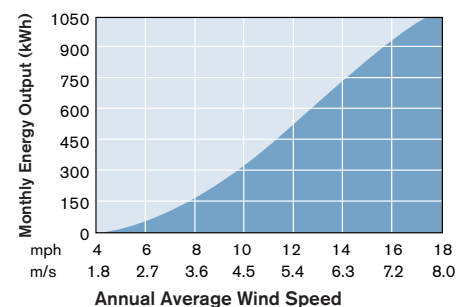

Performance Curves