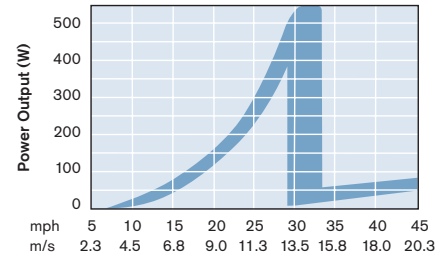

Performance Curves