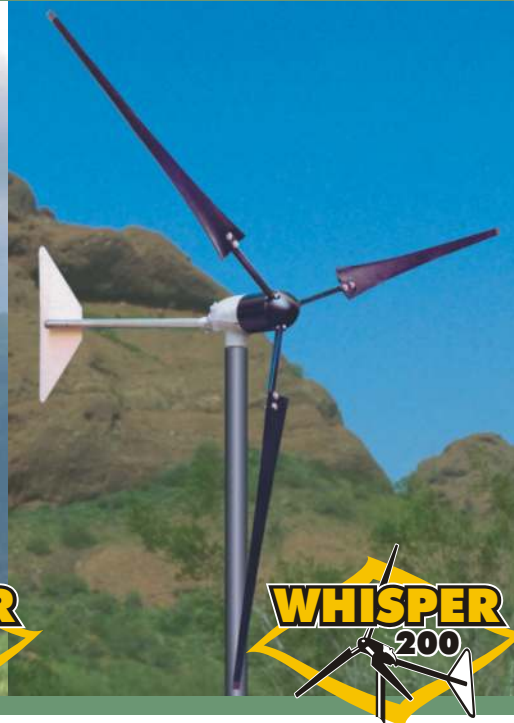

WHISPER 200