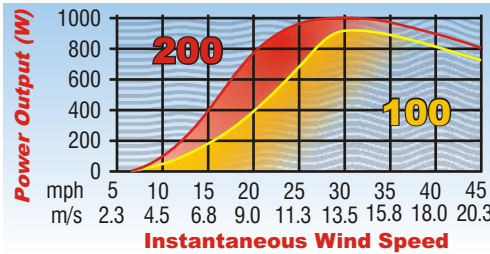

MADE IN THE USA

Performance Curves

Sphere of Operation

Technical Specifications

WHISPER 100

WHISPER 200

Rotor Diameter:	7 ft. (2.1m)	9 ft. (2.7 m)
Weight:	47 lbs (21kg) Box: 74 lbs (22.56kg)	65 lbs (30 kg) Box: 87 lbs (39.46kg)
Shipping Dimensions:	51 x 20 x 13" (1295 x 508 x 330mm)	51 x 20 x 13" (1295 x 508 x 330mm)
Mount:	2.5" schedule 40	2.5" schedule 40
Start-up wind speed:	7.5 mph (3.4m/s)	7 mph (3.1m/s)
Voltage:	12, 24, 36, 48 VDC	12, 24, 36, 48 VDC (HV available)
Rated Power:	900 watts at 28mph (12.5m/s)	1000 watts at 26 mph (11.6m/s)
Turbine Controller:	Whisper Controller	Whisper Controller
Body:	Cast Aluminum/Marine option avail.	Cast Aluminum/Marine option avail.
Blades (three):	Polypro/Carbon Glass Reinforced	Polypro/Carbon Glass Reinforced
Overspeed Protection:	Side-Furling	Side-Furling
Kilowatt hours per month:	100 kWh/mo @12mph (5.4m/s)	158 kWh/mo @12mph (5.4m/s)
Warranty:	5 Year Limited Warranty	5 Year Limited Warranty
Survival Wind speed:	120 mph (55 m/s)	120 mph (55 m/s)

Performance Curves

Rayleigh Distribution Curve k=2

Southwest Windpower
Renewable Energy Made Simple

Whisper 500 Utility Tie

Technical Specifications

Rotor Diameter	15 feet (4.5 m)
Weight	155 lbs (70 kg)
Shipping Dimensions (box 1: body)	body: 36 x 25 x 32" (914 x 635 x 812 mm) 295 lbs. (133.8 kg)
Shipping Dimensions (box 2: body)	blades: 88 x 12 x 6" (2235 x 305 x 152 mm) 38 lbs. (17.2 kg)
Mount	5" schedule 40 pipe (12.7 cm)
Start-Up Wind Speed	7.5 mph (3.4 m/s)
Rated Power	3000 watts at 24 mph (10.5 m/s)
Peak Power	3200 watts @ 27 mph (12 m/s)
Turbine Controller	Whisper Controller (included)
Body	Welded steel; powder coated protection
Blades	(2) Carbon reinforced fiberglass
Overspeed Protection	Patented side furling
Kilowatt Hours Per Month	538 kWh/mo @12 mph (5.4 m/s)
Survival Wind Speed	120 mph (55 m/s)
Warranty	5 Year Limited Warranty