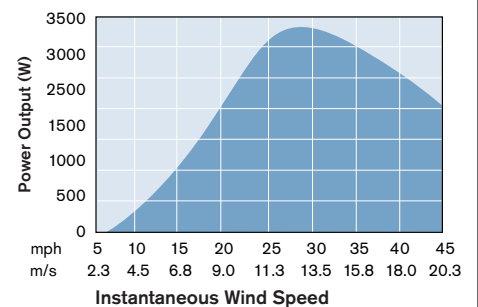

Performance Curves